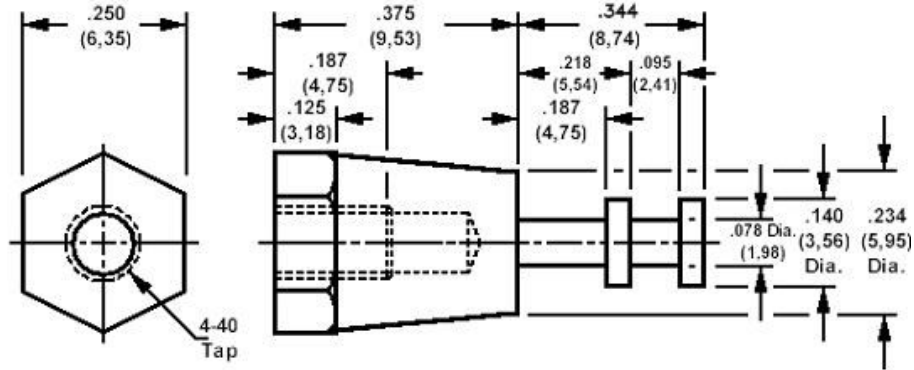

160-2381, Solder terminal, turreted, 4-40 Thread

How to order code

160-2381-01-YY-00

Basic Part No YY = Plating Finish

MATERIALS				
Component	Material	Finish (YY)		
		-01	-04	-05
Terminal	Brass	Silver	Electro Tin	Electro Solder